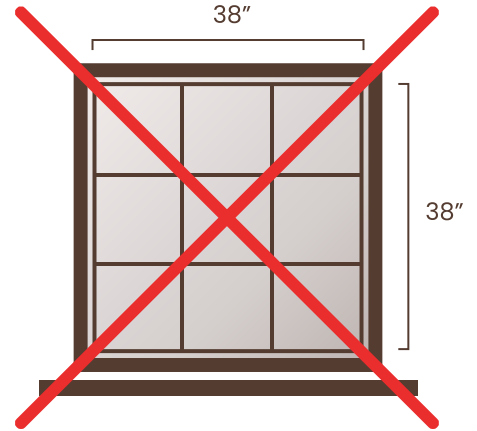

How to Measure Your Glass Panels

1 @ 30" x 50"
width x height

9 @ 12" x 12"
measure individual panels

1 @ 38" x 38"
don't combine panels

1 @ 40" x 60.5"
round up partial panels

2 @ 33.5" x 75"
measure individual doors

1 @ 72" x 75"
don't combine doors