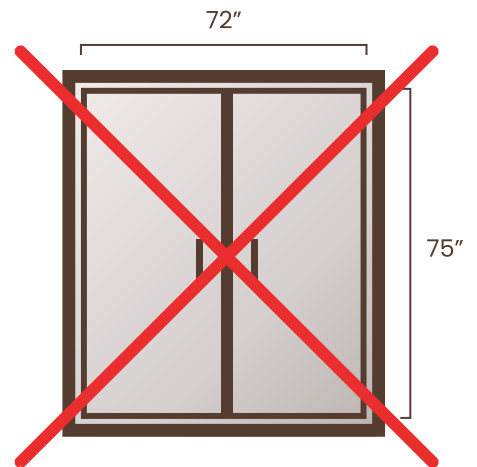

How to Measure Your Glass Panels

1 @ 30" x 50"
width x height

9 @ 12" x 12"
measure individual panels

1 @ 38" x 38"
don't combine panels

1 @ 40" x 60.5"
round up partial panels

2 @ 33.5" x 75"
measure individual doors

1 @ 72" x 75"
don't combine doors