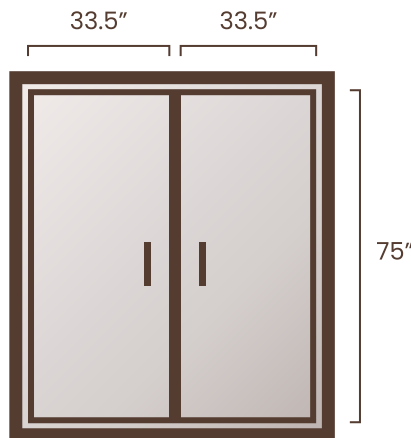

How to Measure Your Glass Panels

1 @ 30" x 50"
width x height

9 @ 12" x 12"
measure individual panels

1 @ 38" x 38"
don't combine panels

1 @ 40" x 60.5"
round up partial panels

2 @ 33.5" x 75"
measure individual doors

1 @ 72" x 75"
don't combine doors