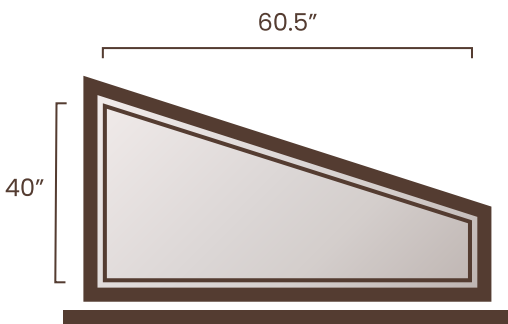

How to Measure Your Glass Panels

1 @ 30" x 50"
width x height

9 @ 12" x 12"
measure individual panels

1 @ 38" x 38"
don't combine panels

1 @ 40" x 60.5"
round up partial panels

2 @ 33.5" x 75"
measure individual doors

1 @ 72" x 75"
don't combine doors