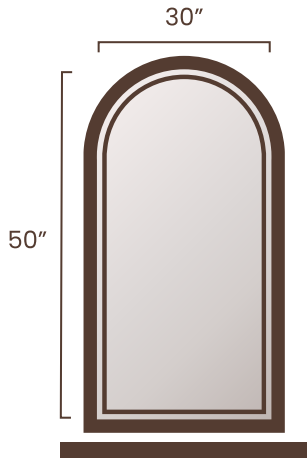

How to Measure Your Glass Panels

1 @ 30" x 50"
width x height

9 @ 12" x 12"
measure individual panels

1 @ 38" x 38"
don't combine panels

1 @ 40" x 60.5"
round up partial panels

2 @ 33.5" x 75"
measure individual doors

1 @ 72" x 75"
don't combine doors