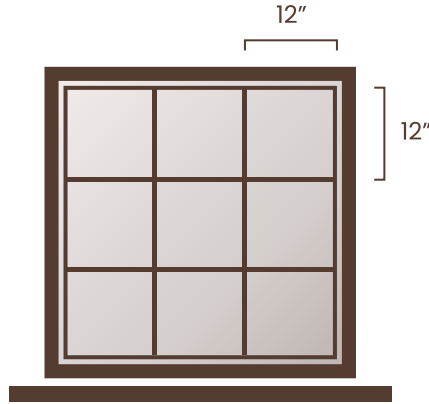

How to Measure Your Glass Panels

1 @ 30" x 50"
width x height

9 @ 12" x 12"
measure individual panels

1 @ 38" x 38"
don't combine panels

1 @ 40" x 60.5"
round up partial panels

2 @ 33.5" x 75"
measure individual doors

1 @ 72" x 75"
don't combine doors